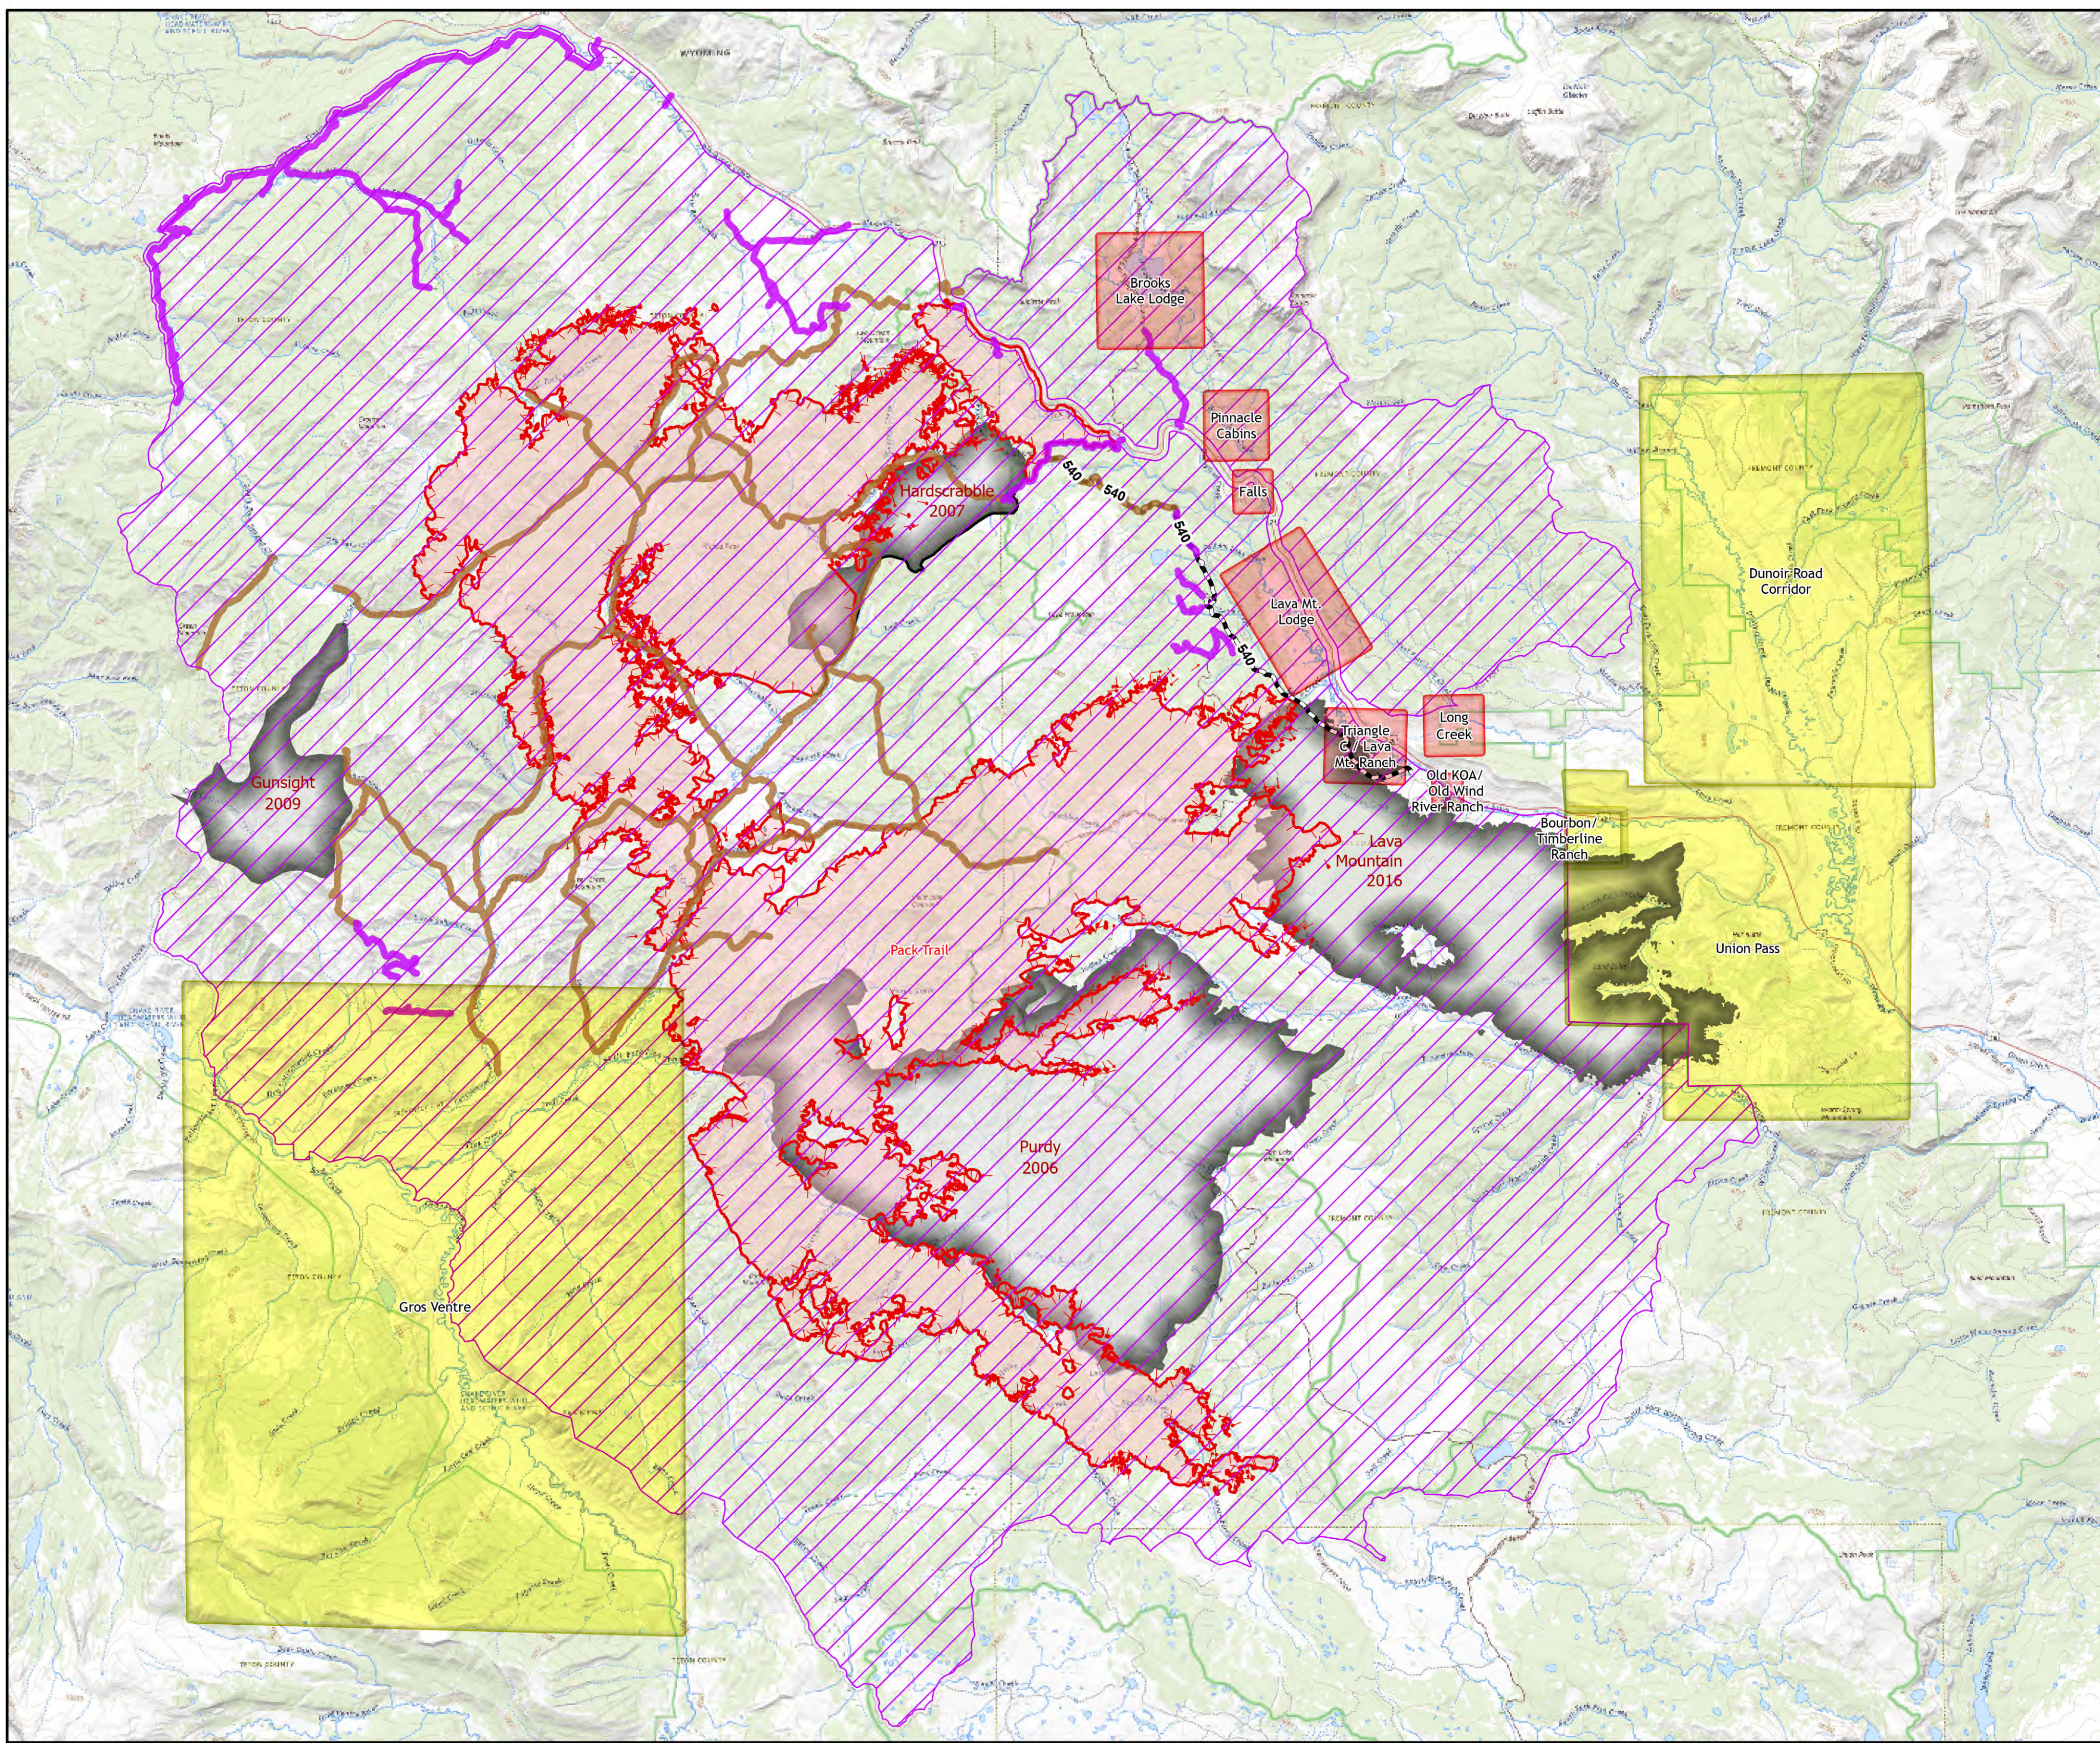

Public Info Map

Pack Trail Fire

WY-BTF-002439

October 8, 2024

60,676 Acres as of 10/07 | 19:40

- Contained
- Uncontained
- Wildfire Perimeter
- Evacuation Warnings
 - Set
 - Go
 - Closed Road
 - Closed Trail
 - Fire Closure Order #04-03-24-315
 - Fire History

1:100,000